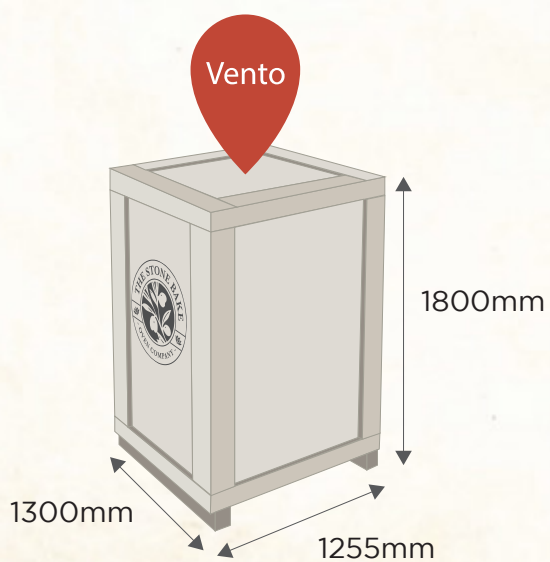

Customer Delivery Requirements

The Stone Bake Oven Company
www.thestonebakeovencompany.co.uk
01425 204985 info@stoneovenco.co.uk