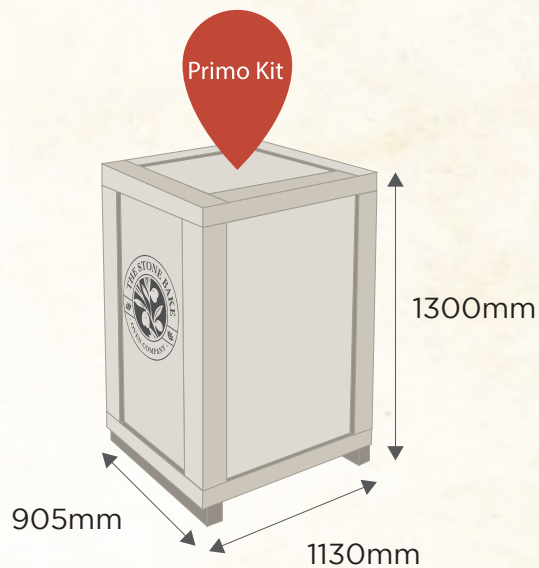

Customer Delivery Requirements

The Stone Bake Oven Company
www.thestonebakeovencompany.co.uk
01425 204985 info@stoneovenco.co.uk