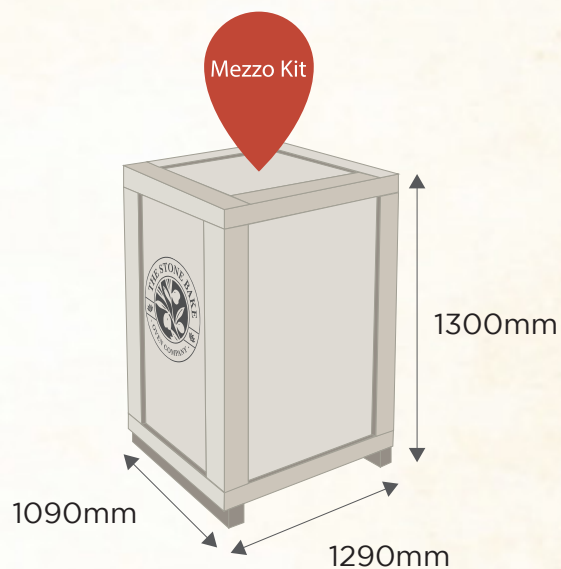

Customer Delivery Requirements

The Stone Bake Oven Company
www.thestonebakeovencompany.co.uk
01425 204985 info@stoneovenco.co.uk