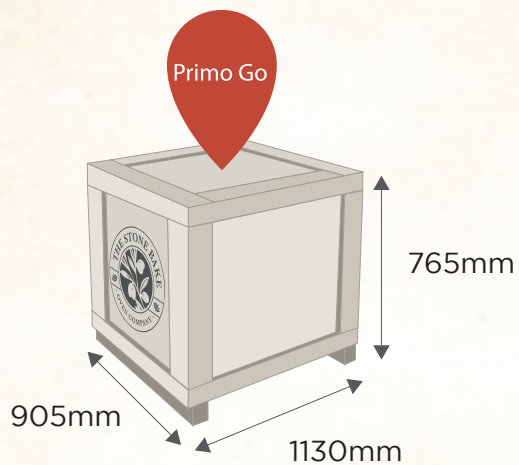

Customer Delivery Requirements

The Stone Bake Oven Company
www.thestonebakeovencompany.co.uk
01425 204985 info@stoneovenco.co.uk